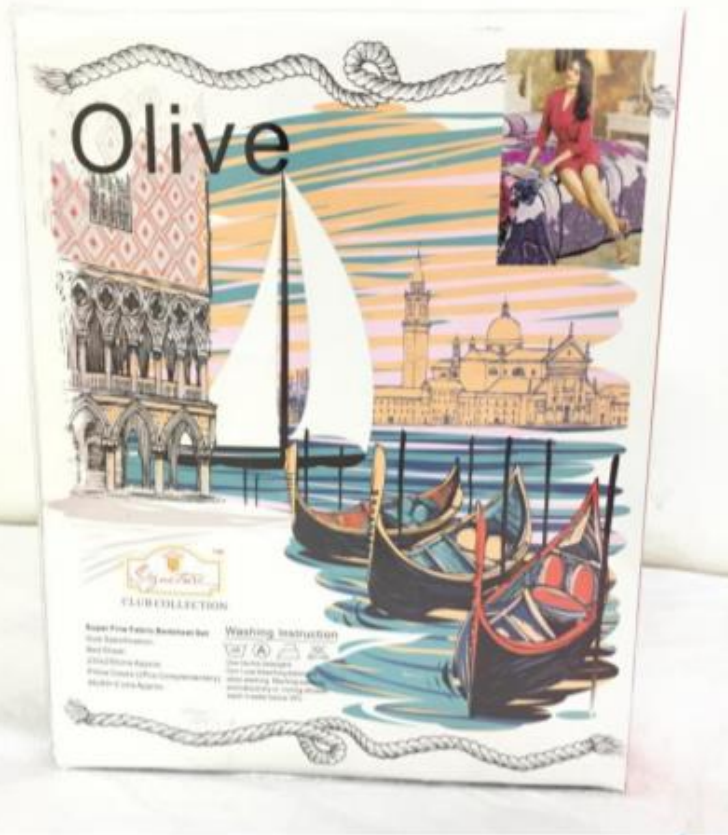

Size : 2.30 m X 2.50 m
2 pillow cover : 46 cm x 69 cm
Box Packing : 26 Pcs