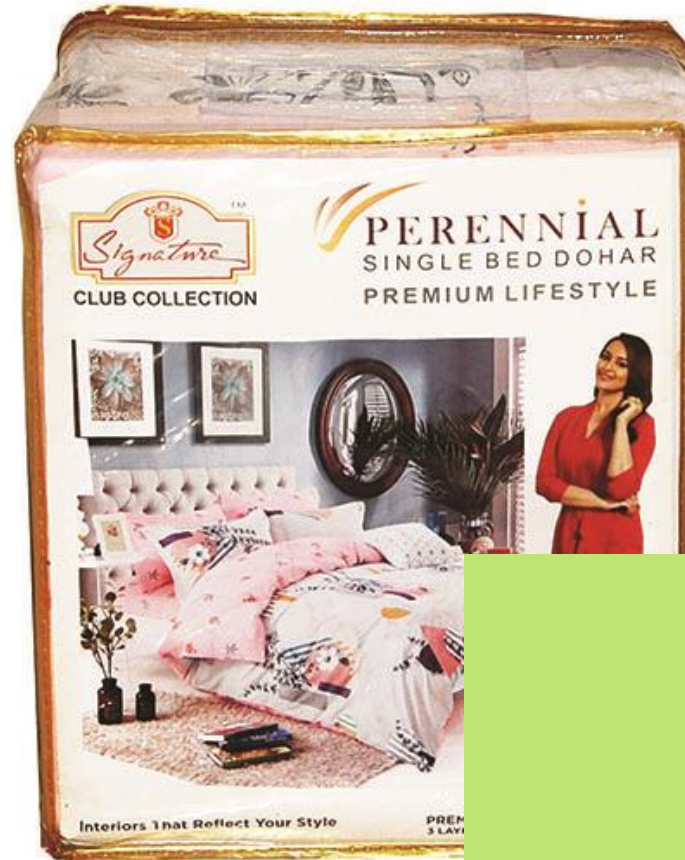

# DUNHILL SINGLE BED DOHAR (PACK OF 2)

Size : 1.50 m x 2.20 m  
Box Packing : 16 Set (Pack of 2)

TM

# PERENNIAL SINGLE BED DOHAR (PACK OF 2)

Size : 1.50 m X 2.20 m  
Box Packing : 16 SET (Pack of 2)